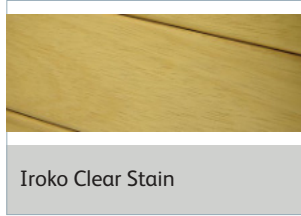

2

Choose Your Wood Finish

Whichever wood finish you go for, you're guaranteed a stunning bench.