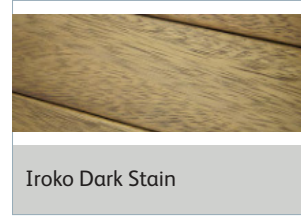

2

Choose Your Wood Finish

Whichever wood finish you go for, you're guaranteed a stunning bench.