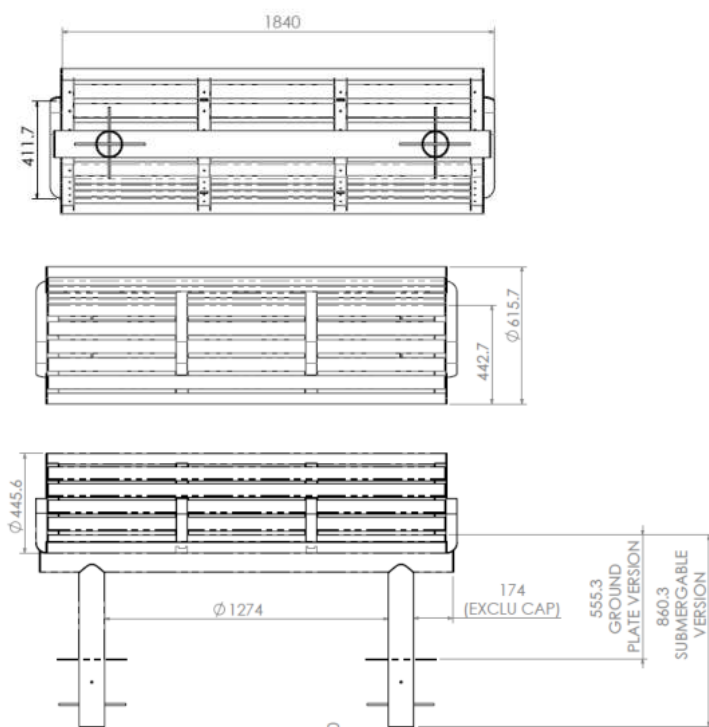

The Wyatt Bench pays honour to the Wybone Founder, Charles E. Wyatt. An ambitious visionary, we've combined his passion for manufacturing with our in-house design experts to bring a refreshing, stylish and original bench design.

This bench is carefully crafted using galvanised steel and Iroko wood, making it stand out in historic and modern locations.

- The seating and backrest are made from Iroko wood. Only found in Africa, this exotic, stylish and durable wood is sourced from PEFC-accredited managed forests for sustainable solutions. So join us in going greener.
- Galvanised steel frame, legs and optional arm rests that are rust and corrosion resistant. Essential for benches in outdoor settings.
- Remove the stress of installation. Choose to have extended bench legs for concrete fixing or use RAWL bolts for ground fixing.
- Comes in 3 different wood finishes and multiple steel colours, including your own bespoke artwork.

1YR PARTS & LABOUR GUARANTEE

All of our products come with a 1 year parts and labour guarantee as standard.