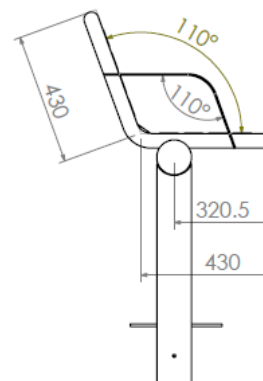

The Wyatt Bench pays honour to the Wybone Founder, Charles E. Wyatt. An ambitious visionary, we've combined his passion for manufacturing with our in-house design experts to bring a refreshing, stylish and original bench design.

This bench is carefully crafted using galvanised steel and Iroko wood, making it stand out in historic and modern locations.

- The seating and backrest are made from Iroko wood. Only found in Africa, this exotic, stylish and durable wood is sourced from PEFC-accredited managed forests for sustainable solutions. So join us in going greener.
- Galvanised steel frame, legs and optional arm rests that are rust and corrosion resistant. Essential for benches in outdoor settings.
- Remove the stress of installation. Choose to have extended bench legs for concrete fixing or use RAWL bolts for ground fixing.
- Comes in 3 different wood finishes and multiple steel colours, including your own bespoke artwork.

1YR PARTS & LABOUR GUARANTEE

All of our products come with a 1 year parts and labour guarantee as standard.