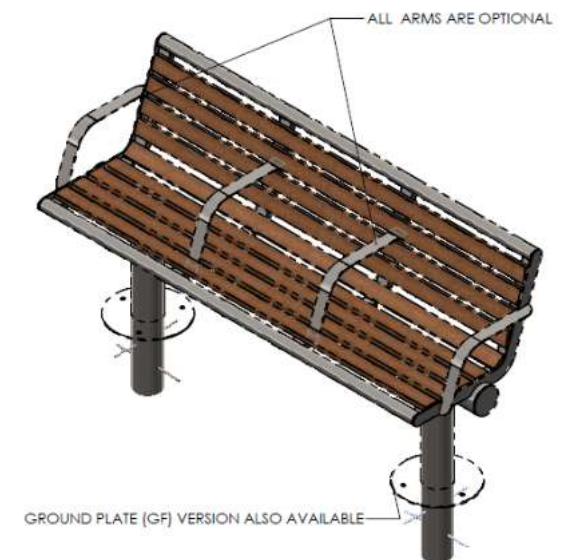

The Wyatt Bench pays honour to the Wybone Founder, Charles E. Wyatt. An ambitious visionary, we've combined his passion for manufacturing with our in-house design experts to bring a refreshing, stylish and original bench design.

This bench is carefully crafted using galvanised steel and Iroko wood, making it stand out in historic and modern locations.

- The seating and backrest are made from Iroko wood. Only found in Africa, this exotic, stylish and durable wood is sourced from PEFC-accredited managed forests for sustainable solutions. So join us in going greener.
- Galvanised steel frame, legs and optional arm rests that are rust and corrosion resistant. Essential for benches in outdoor settings.
- Remove the stress of installation. Choose to have extended bench legs for concrete fixing or use RAWL bolts for ground fixing.
- Comes in 3 different wood finishes and multiple steel colours, including your own bespoke artwork.

1YR PARTS & LABOUR GUARANTEE

All of our products come with a 1 year parts and labour guarantee as standard.