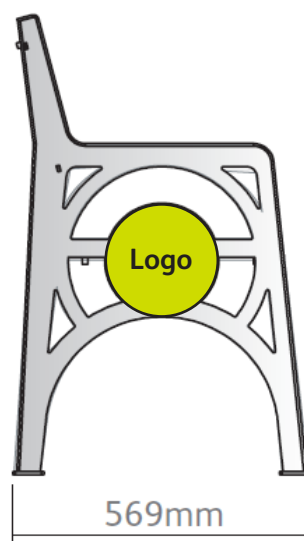

How Do I Install This Table?

Just like the Seat, the legs of this table are fitted with pre-drilled ground fixing plates. We suggest using the same bolts.

Want To Find Out More?

If you like what you see, you can view our Heritage Picnic Table on our [products page](#).

Heritage Range

The Heritage Seat: Dimensions

Add a logo of your choosing to your Heritage Seat.

Get in touch to find out more.

The Heritage Picnic Table: Dimensions

The Heritage Seat Gallery

The Heritage Picnic Table Gallery