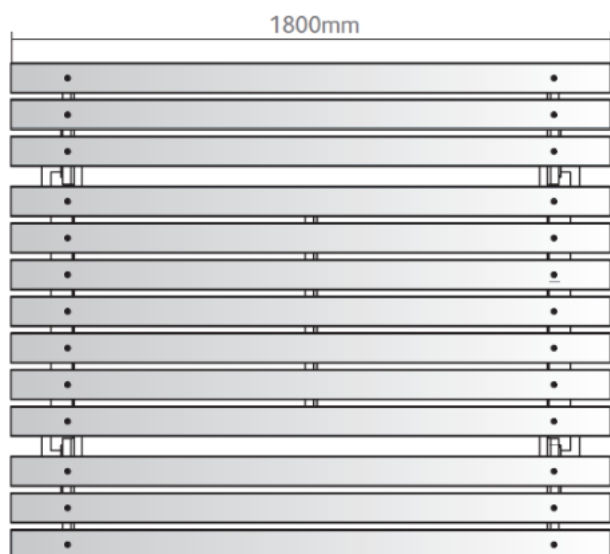

Heritage Range

The Heritage Seat: Dimensions

Add a logo of your choosing to your Heritage Seat.

Get in touch to find out more.

The Heritage Picnic Table: Dimensions

The Heritage Seat Gallery

The Heritage Picnic Table Gallery